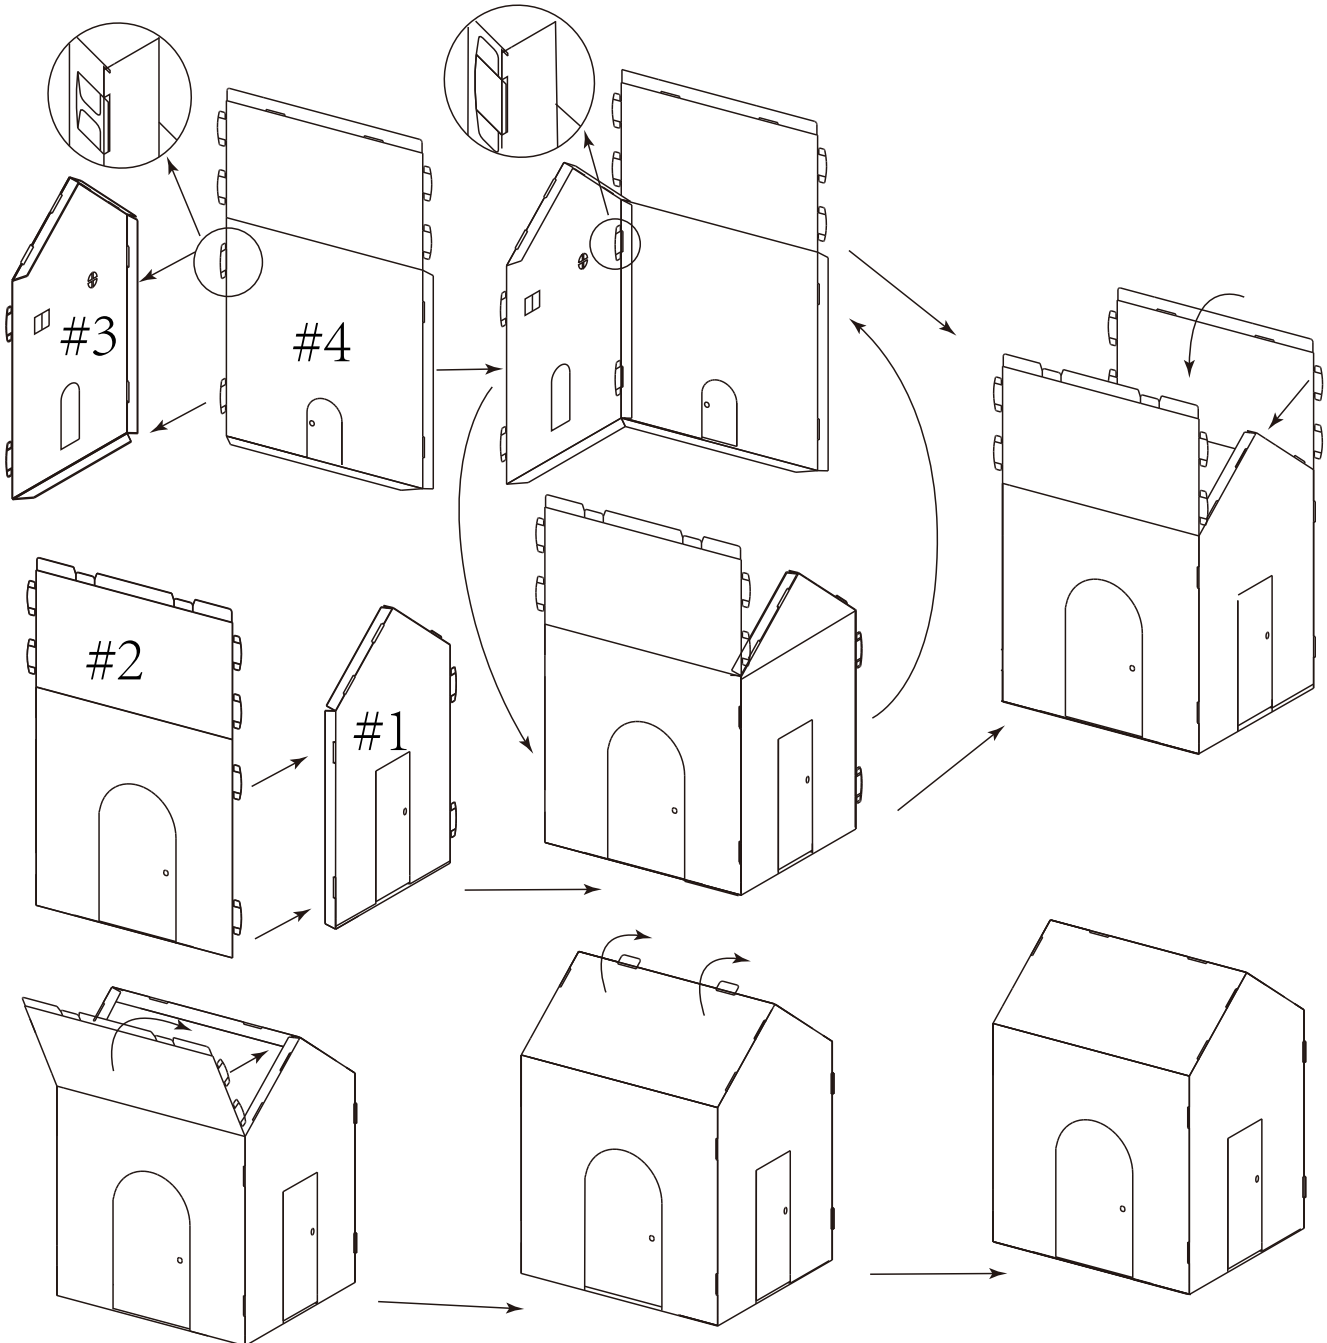

Welcome to My Garden Color your Own Playhouse

Quick Start Guide

2

For Customer Service and Support,
Please visit www.ColorJo.com.

WARNING

Adult assembly required.
Keep away from children before assembled.
Adult supervision required at all times.

Ages
3+

Choking and Suffocation Hazard.
Be careful of Sharp Edges.
Not for children under 3 years.