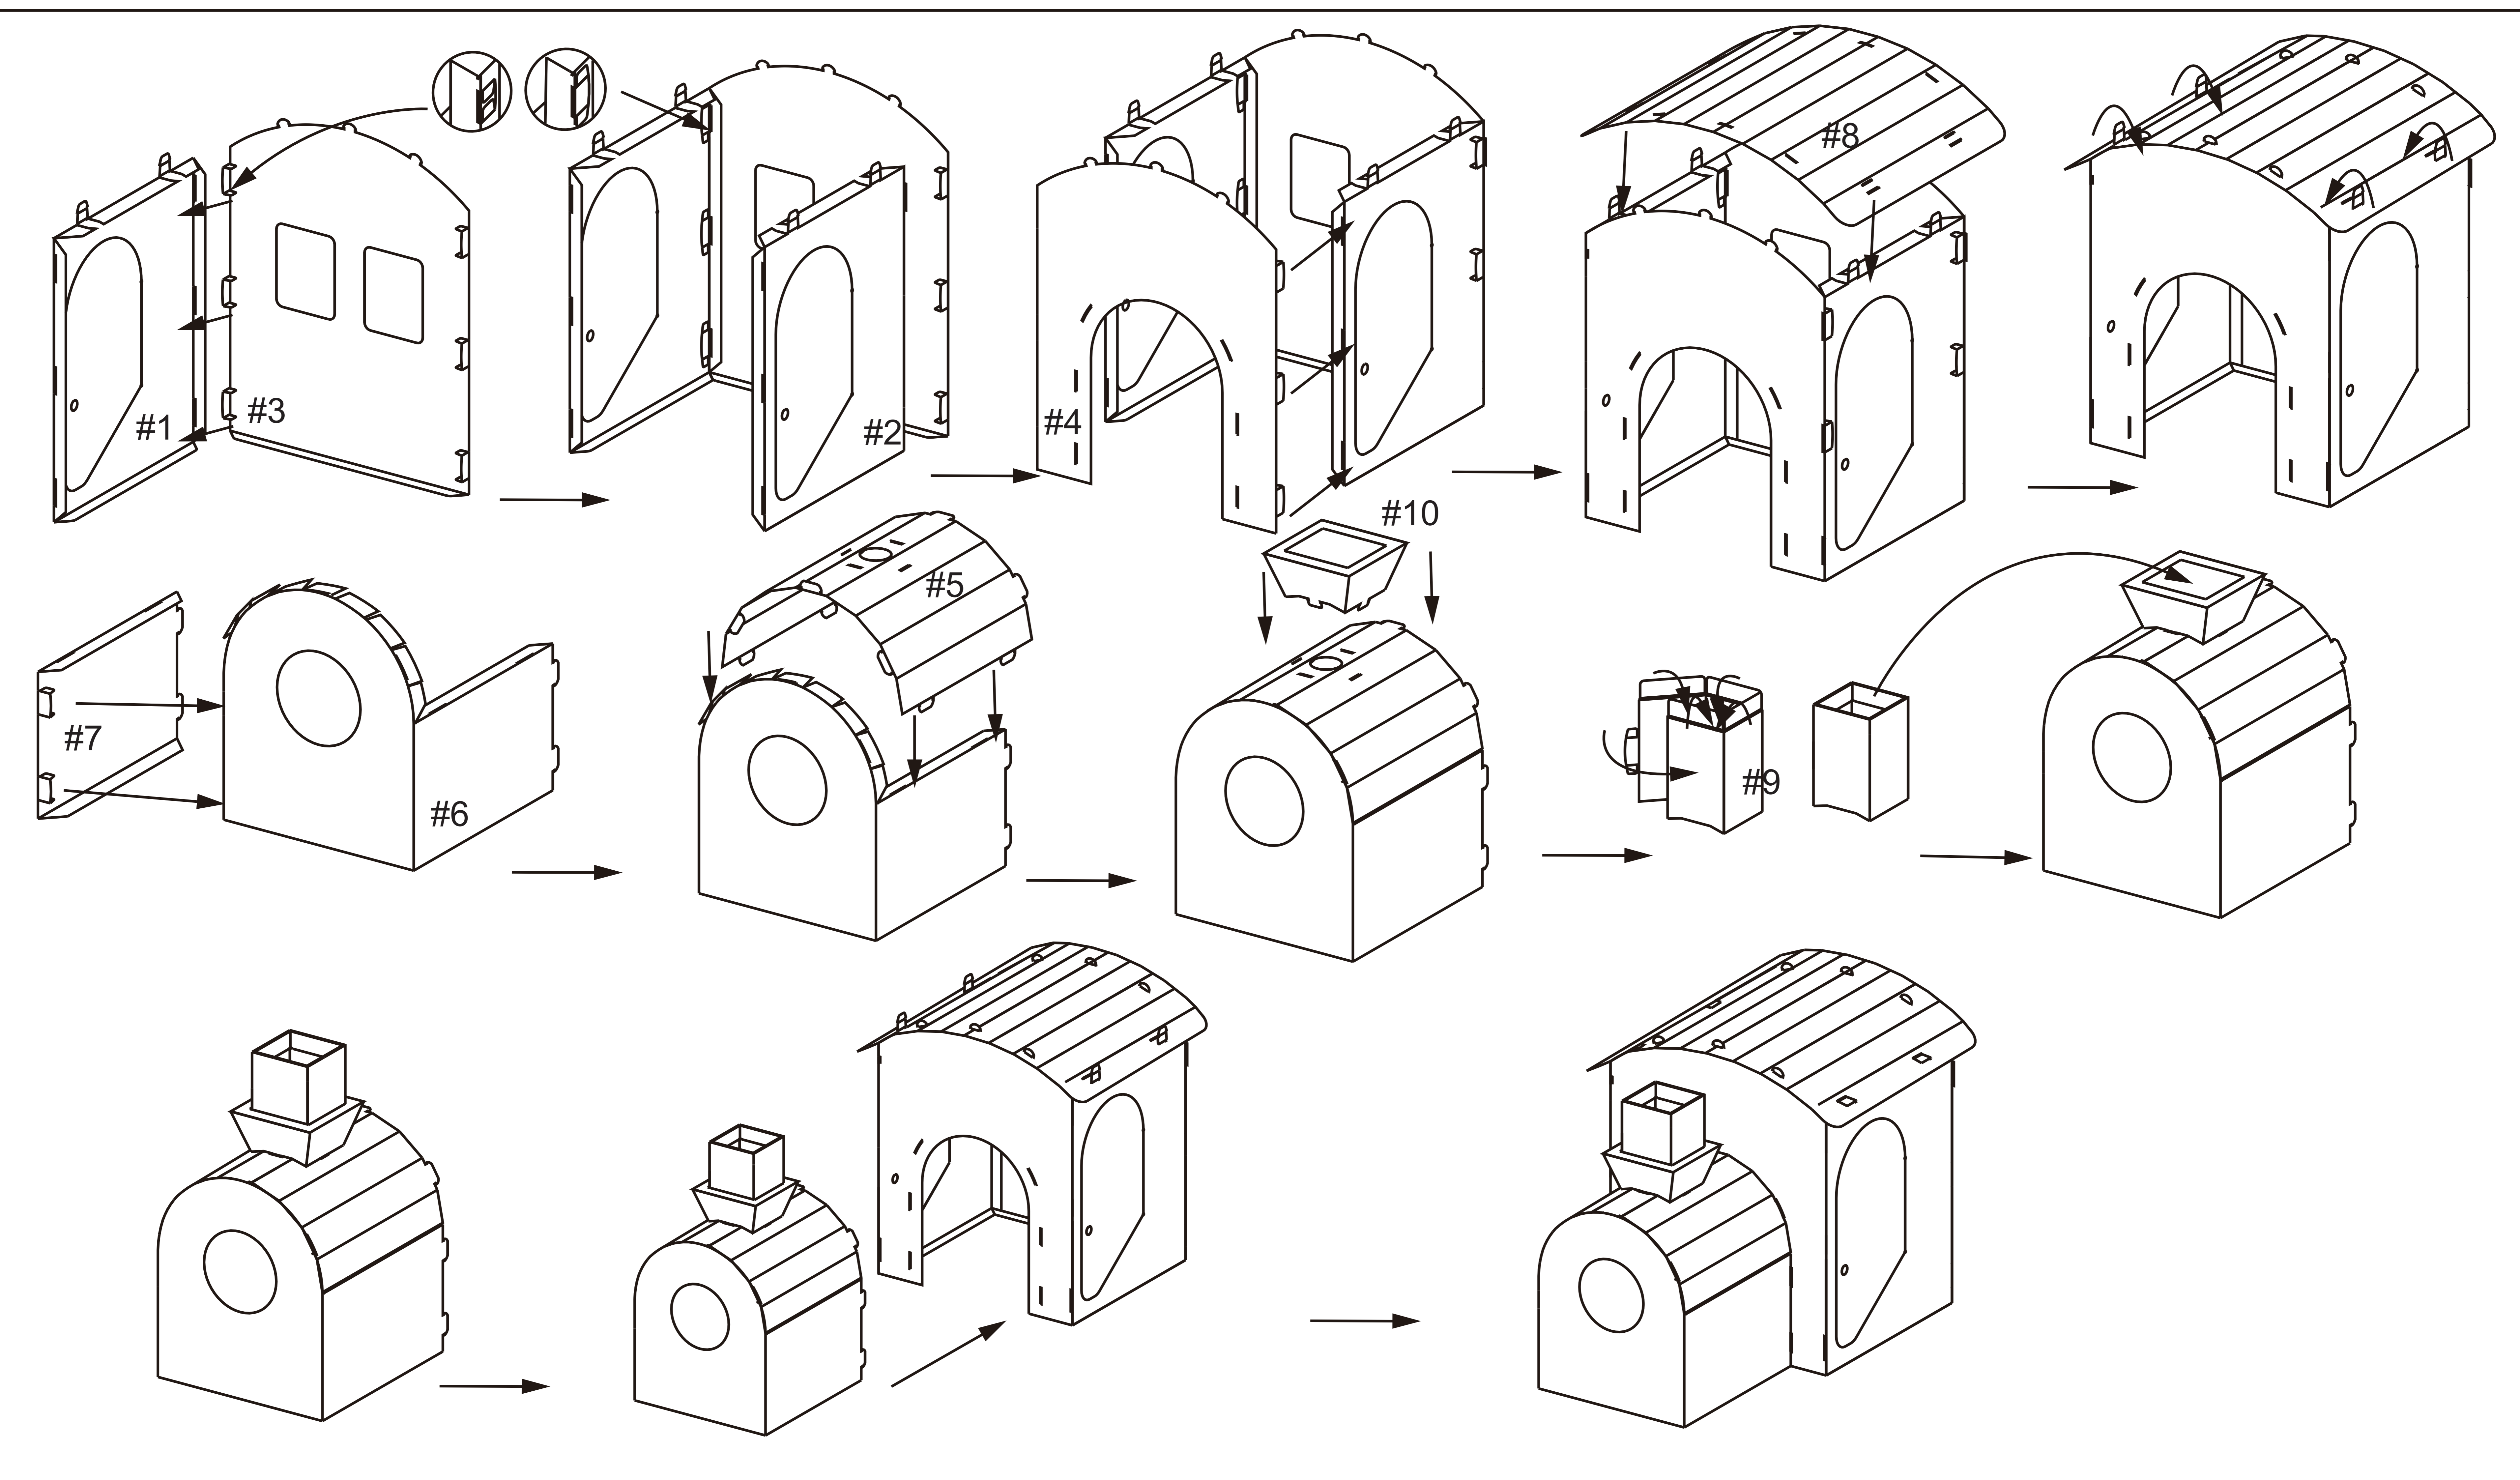

Train Cardboard Playhouse Quick Start Guide

For Customer Service and Support,
Please visit www.ColorJo.com.

WARNING
Adult assembly required.
Keep away from children before assembled.
Adult supervision required at all times.

Choking and Suffocation Hazard.
Be careful of Sharp Edges.
Not for children under 3 years.

Ages 3+