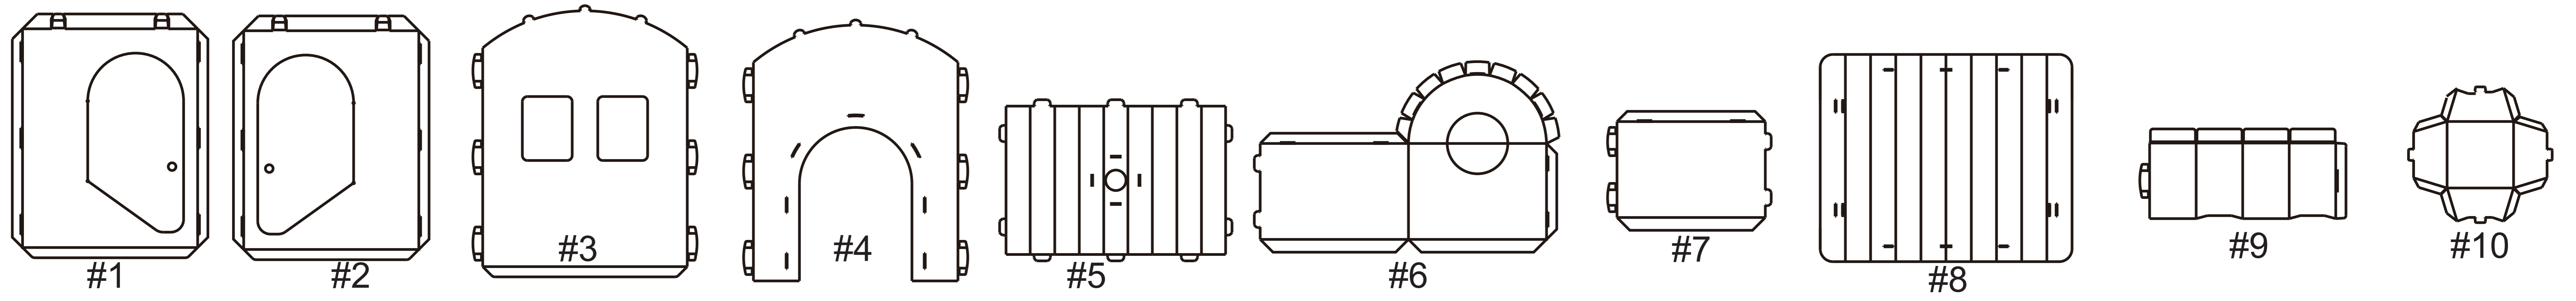

Train Cardboard Playhouse Quick Start Guide

For Customer Service and Support,
Please visit www.ColorJo.com.

WARNING
Adult assembly required.
Keep away from children before assembled.
Adult supervision required at all times.

Choking and Suffocation Hazard.
Be careful of Sharp Edges.
Not for children under 3 years.

Ages 3+