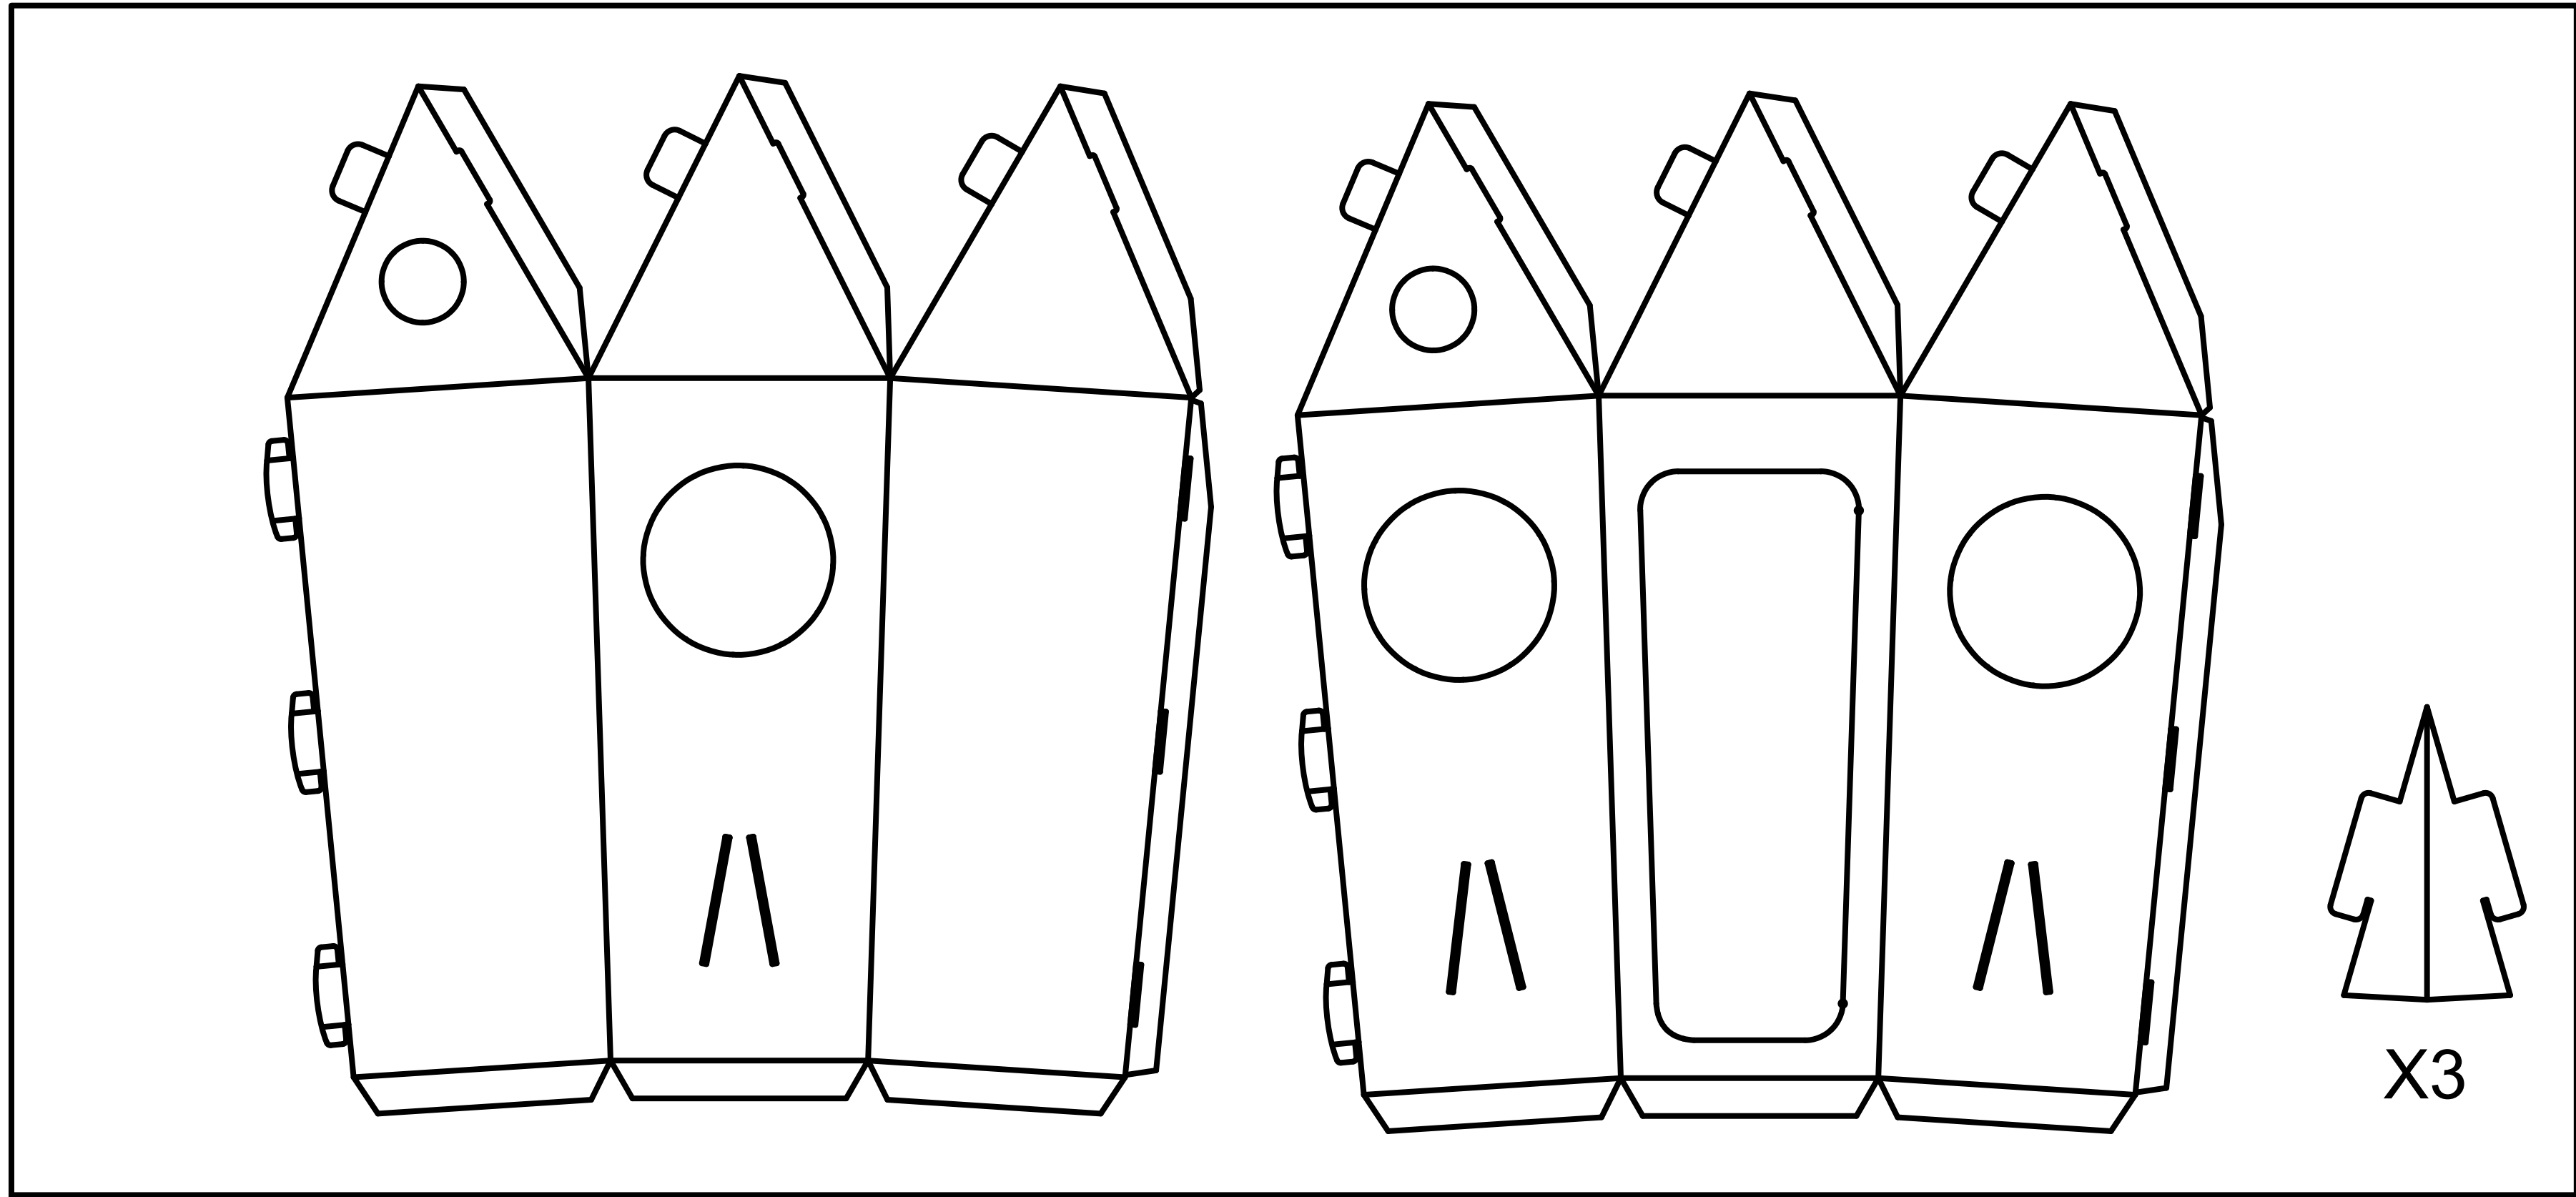

# Rocketship Cardboard Playhouse Quick Start Guide

For Customer Service and Support,  
Please visit [www.ColorJo.com](http://www.ColorJo.com).

**WARNING**  
Adult assembly required.  
Keep away from children before assembled.  
Adult supervision required at all times.

**Choking and Suffocation Hazard.**  
Be careful of Sharp Edges.  
Not for children under 3 years.

Ages 3+