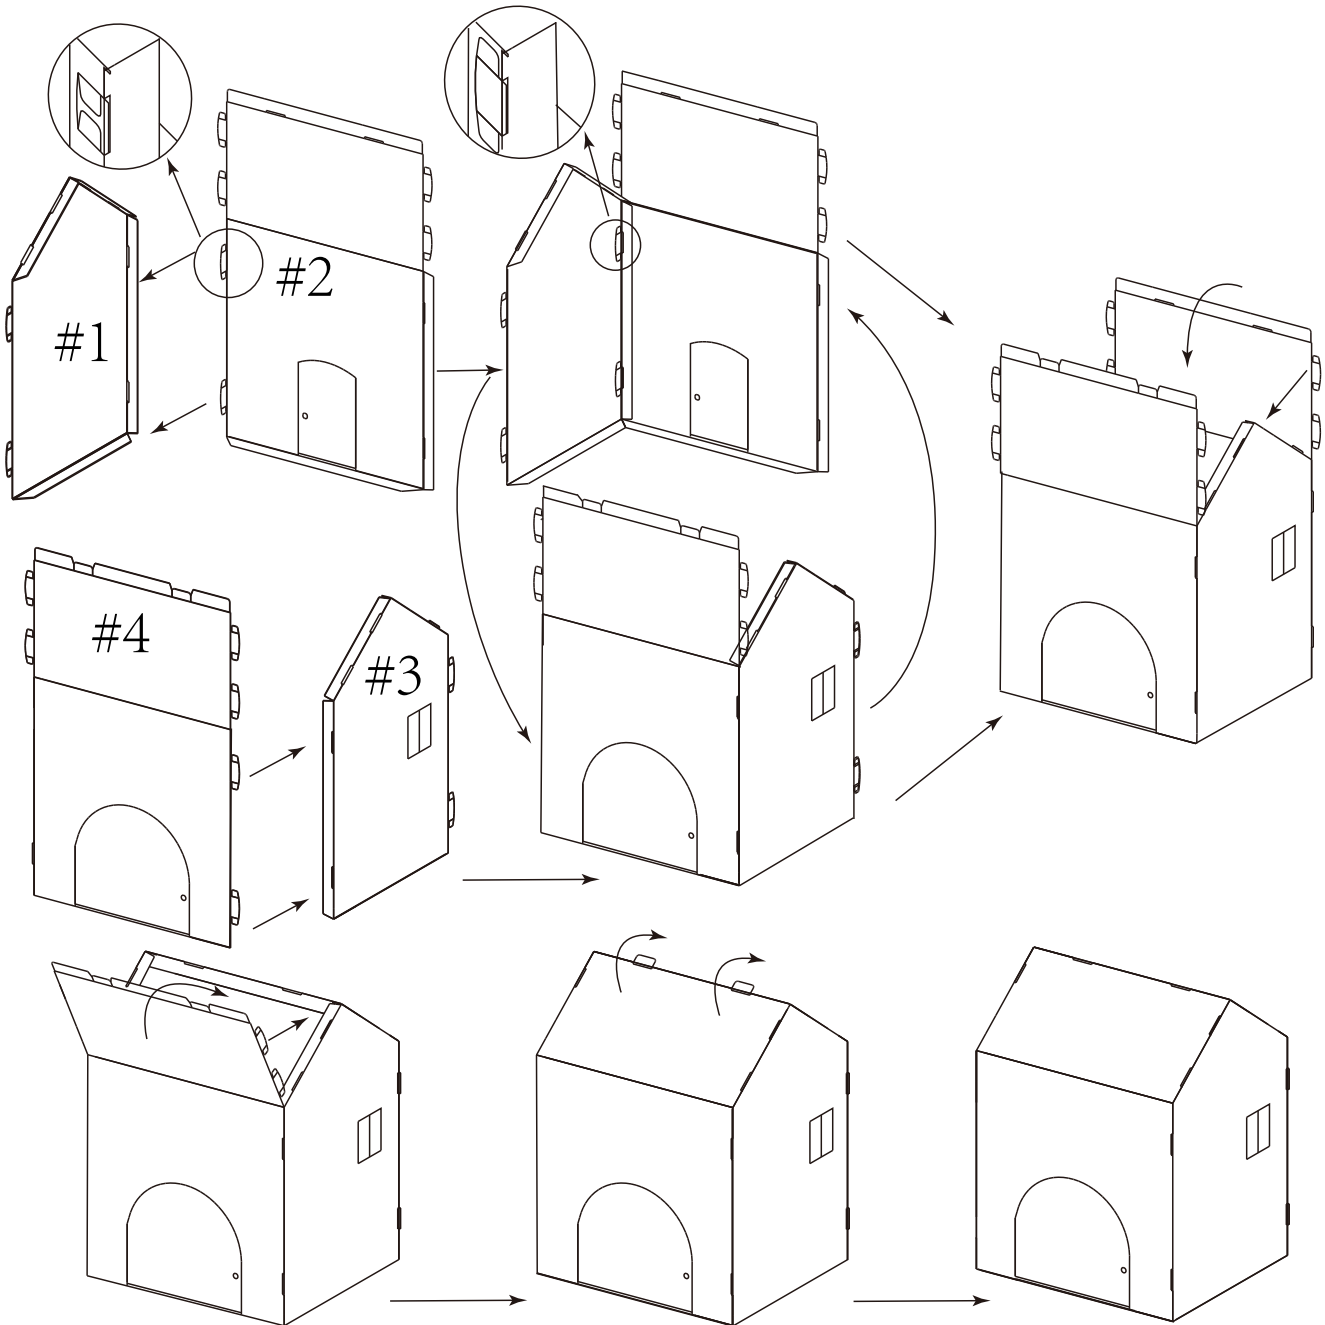

My Favorite Sports Park Color your Own Playhouse Quick Start Guide

1

For Customer Service and Support,
Please visit www.ColorJo.com.

WARNING

Adult assembly required.
Keep away from children before assembled.
Adult supervision required at all times.

Ages
3+

Choking and Suffocation Hazard.
Be careful of Sharp Edges.
Not for children under 3 years.