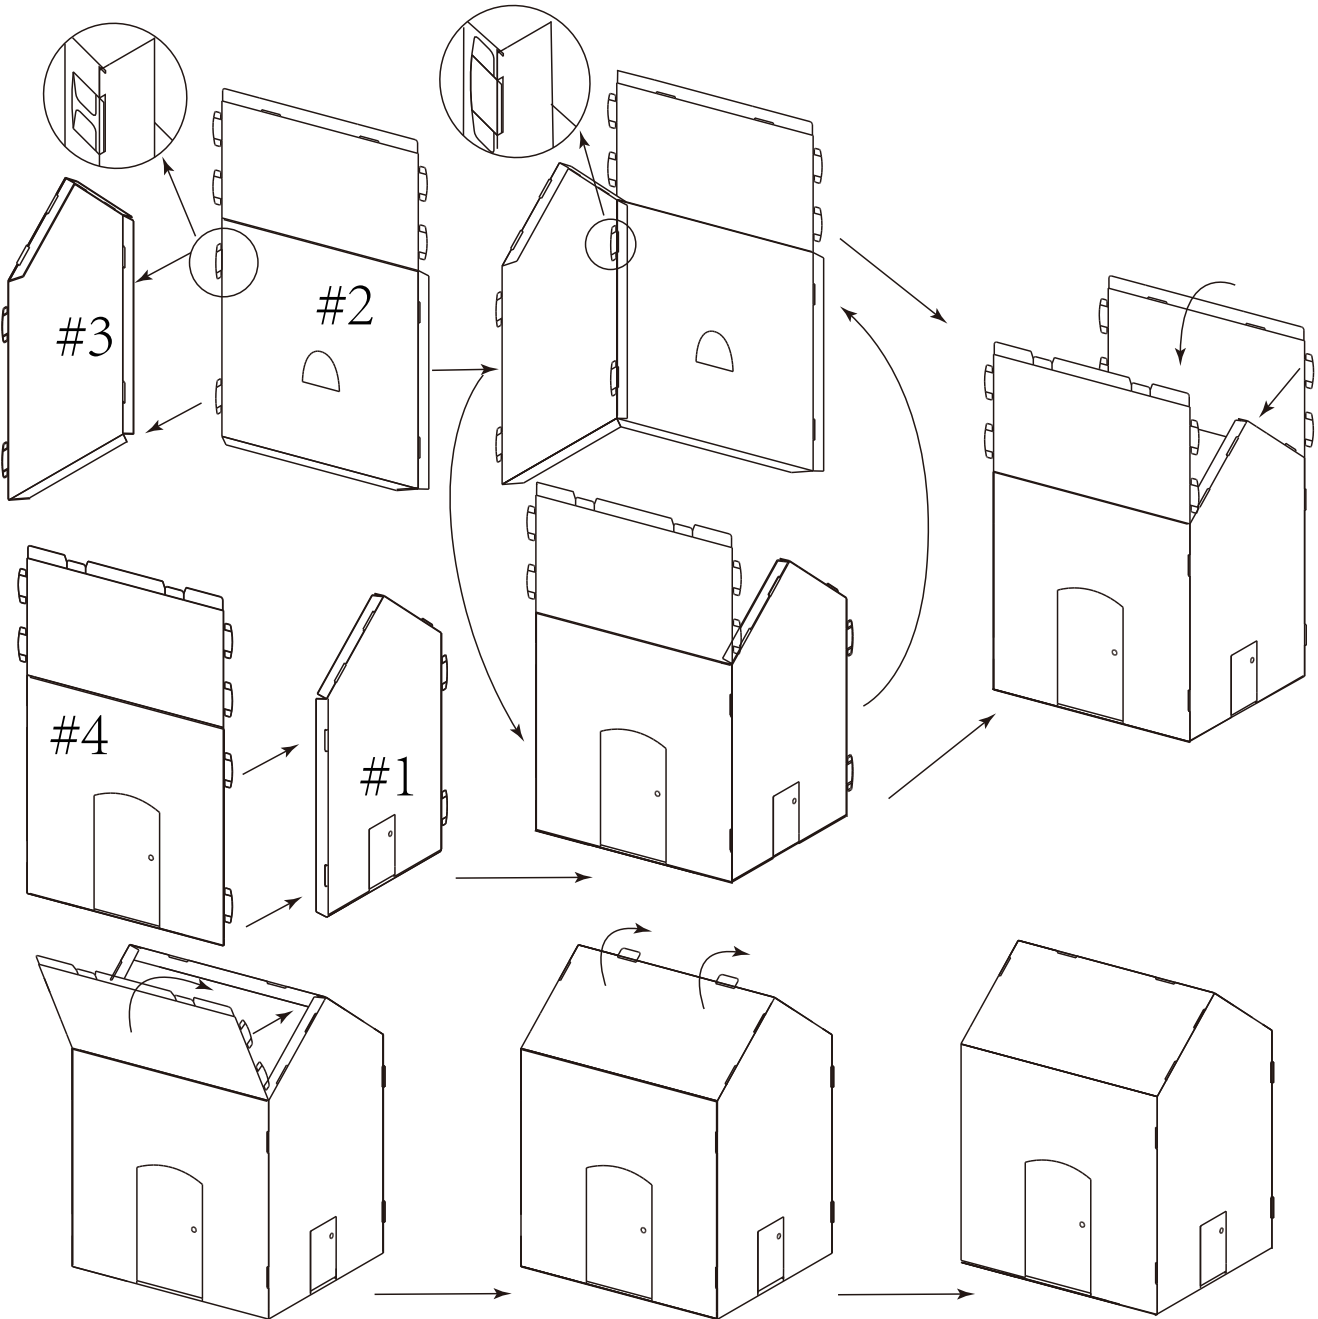

My Camping Adventure Color your Own Playhouse

Quick Start Guide

4

For Customer Service and Support,
Please visit www.ColorJo.com.

WARNING

Adult assembly required.
Keep away from children before assembled.
Adult supervision required at all times.

Ages
3+

Choking and Suffocation Hazard.
Be careful of Sharp Edges.
Not for children under 3 years.