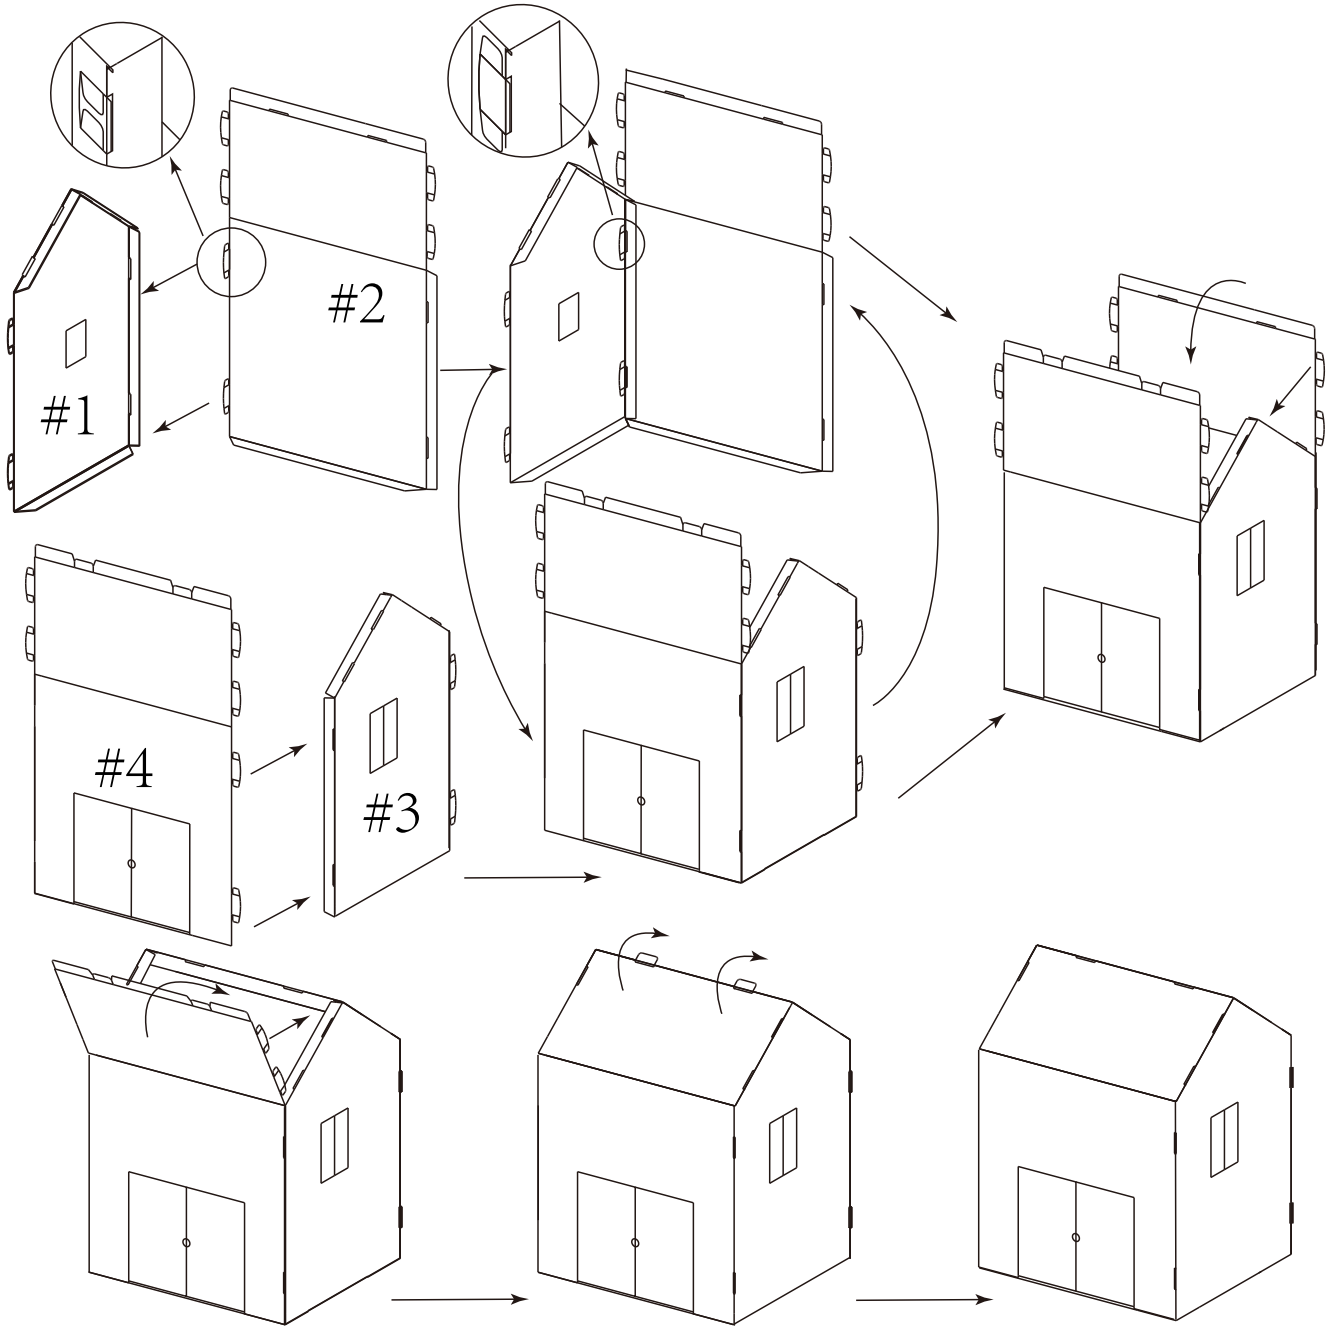

Good Morning Barn Color your Own Playhouse Quick Start Guide

3

For Customer Service and Support,
Please visit www.ColorJo.com.

WARNING
 Adult assembly required.
 Keep away from children before assembled.
 Adult supervision required at all times.

Ages
3+

Choking and Suffocation Hazard.
Be careful of Sharp Edges.
Not for children under 3 years.