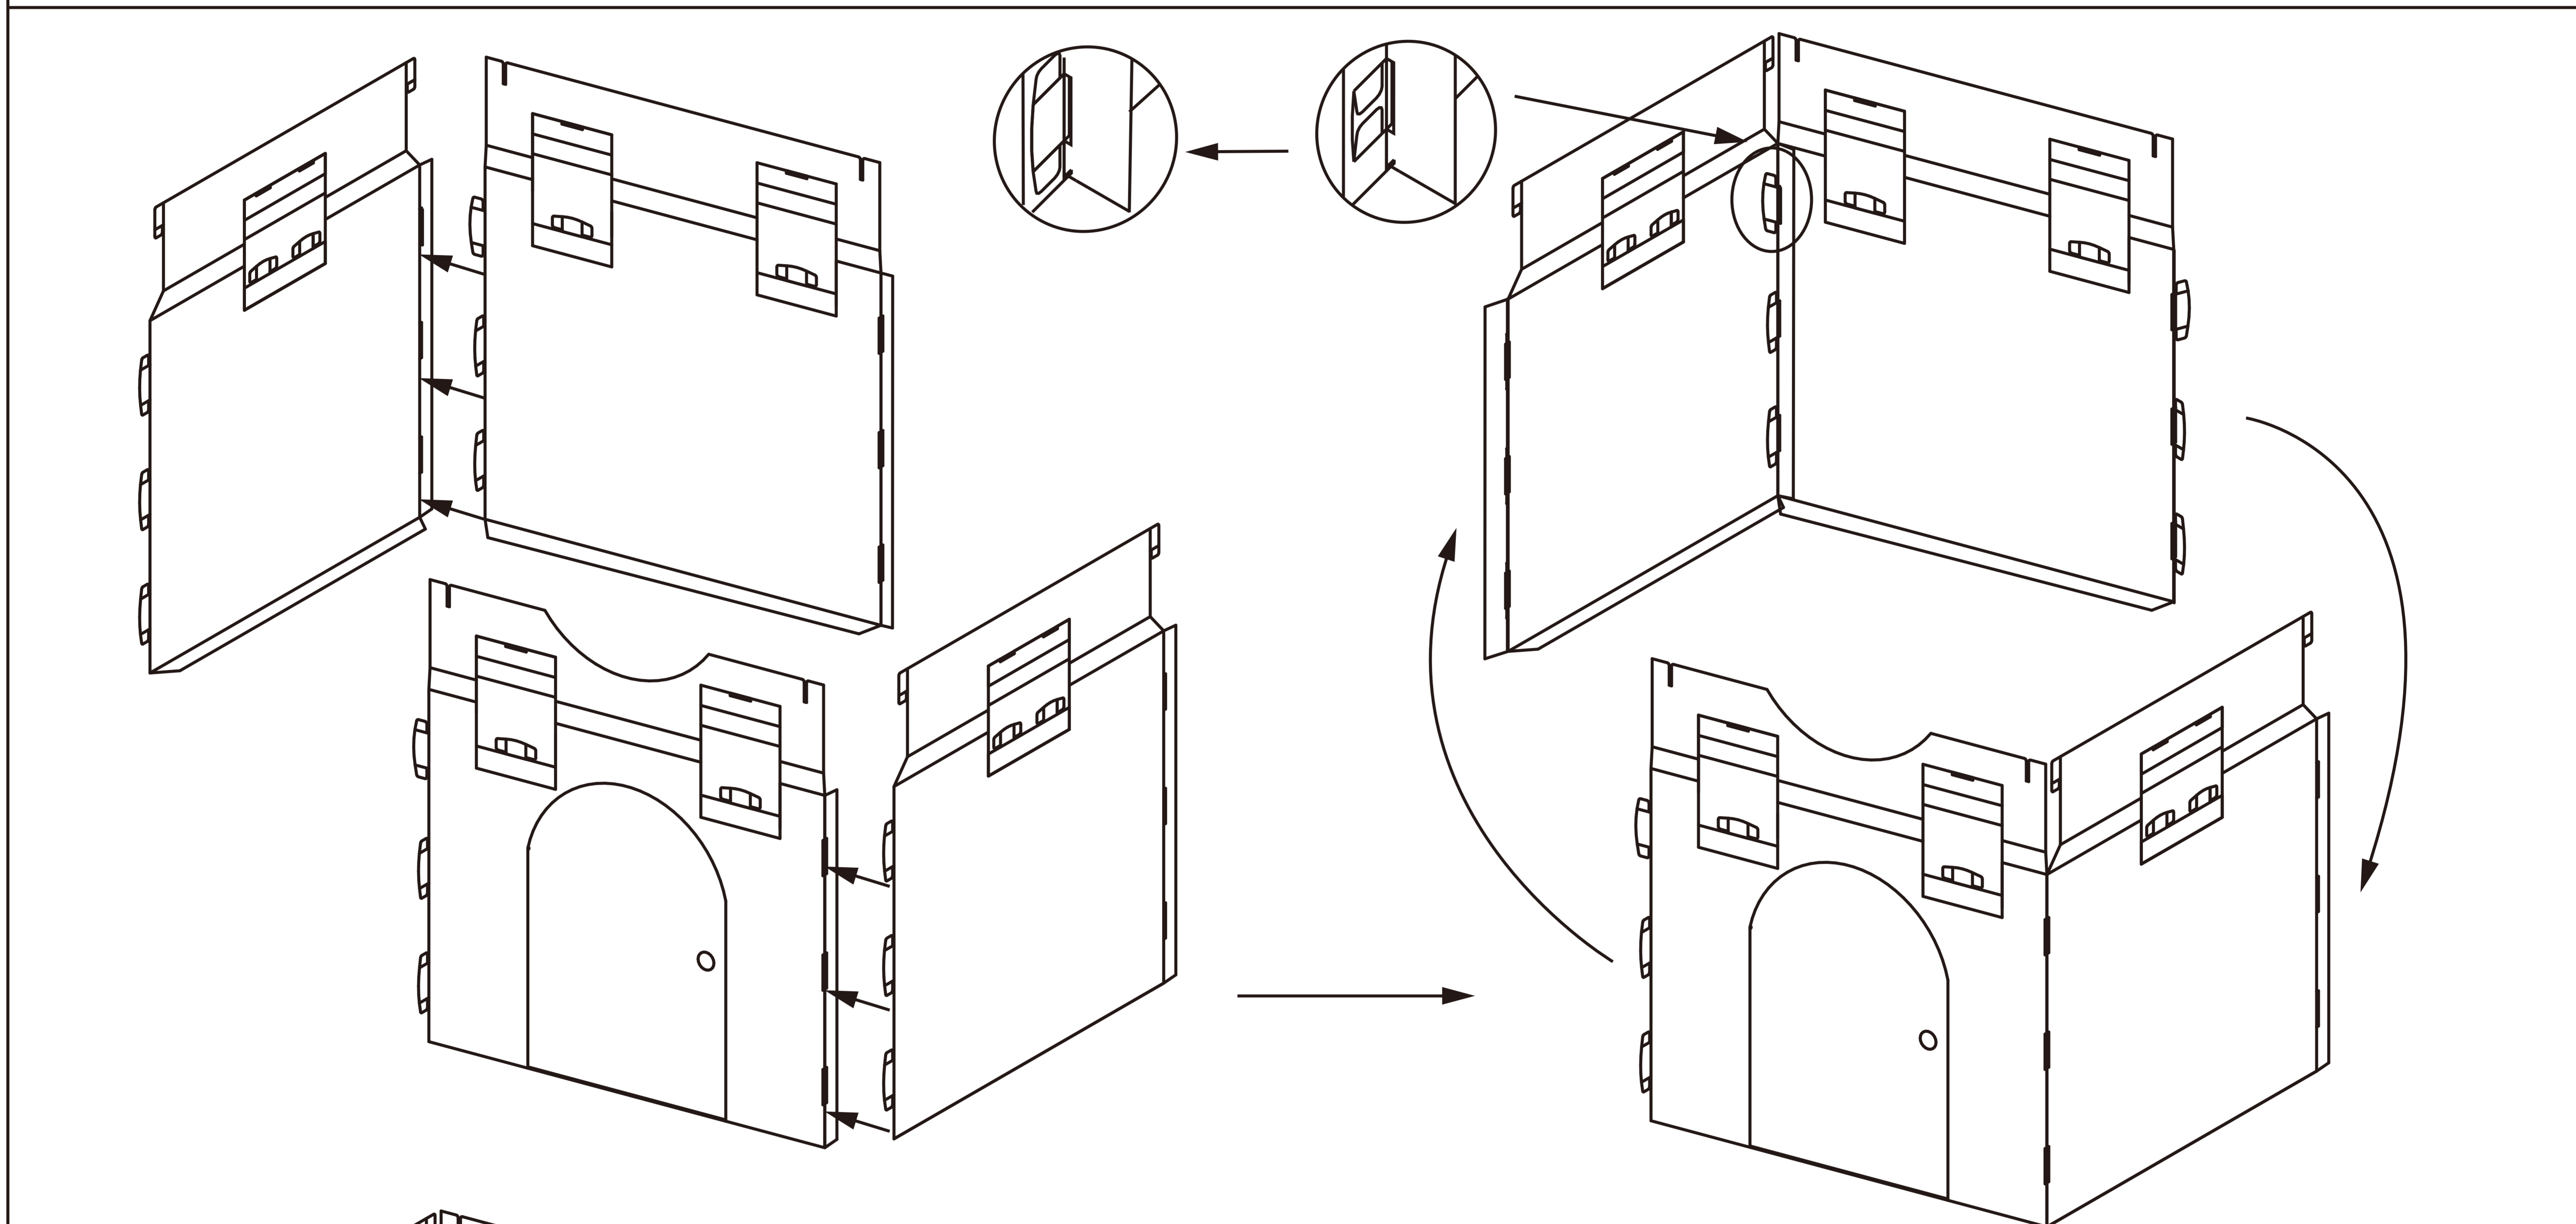

# Castle Cardboard Playhouse Quick Start Guide

For Customer Service and Support,  
Please visit [www.ColorJo.com](http://www.ColorJo.com).

**WARNING**  
Adult assembly required.  
Keep away from children before assembled.  
Adult supervision required at all times.

Choking and Suffocation Hazard.  
Be careful of Sharp Edges.  
Not for children under 3 years.

Ages 3+