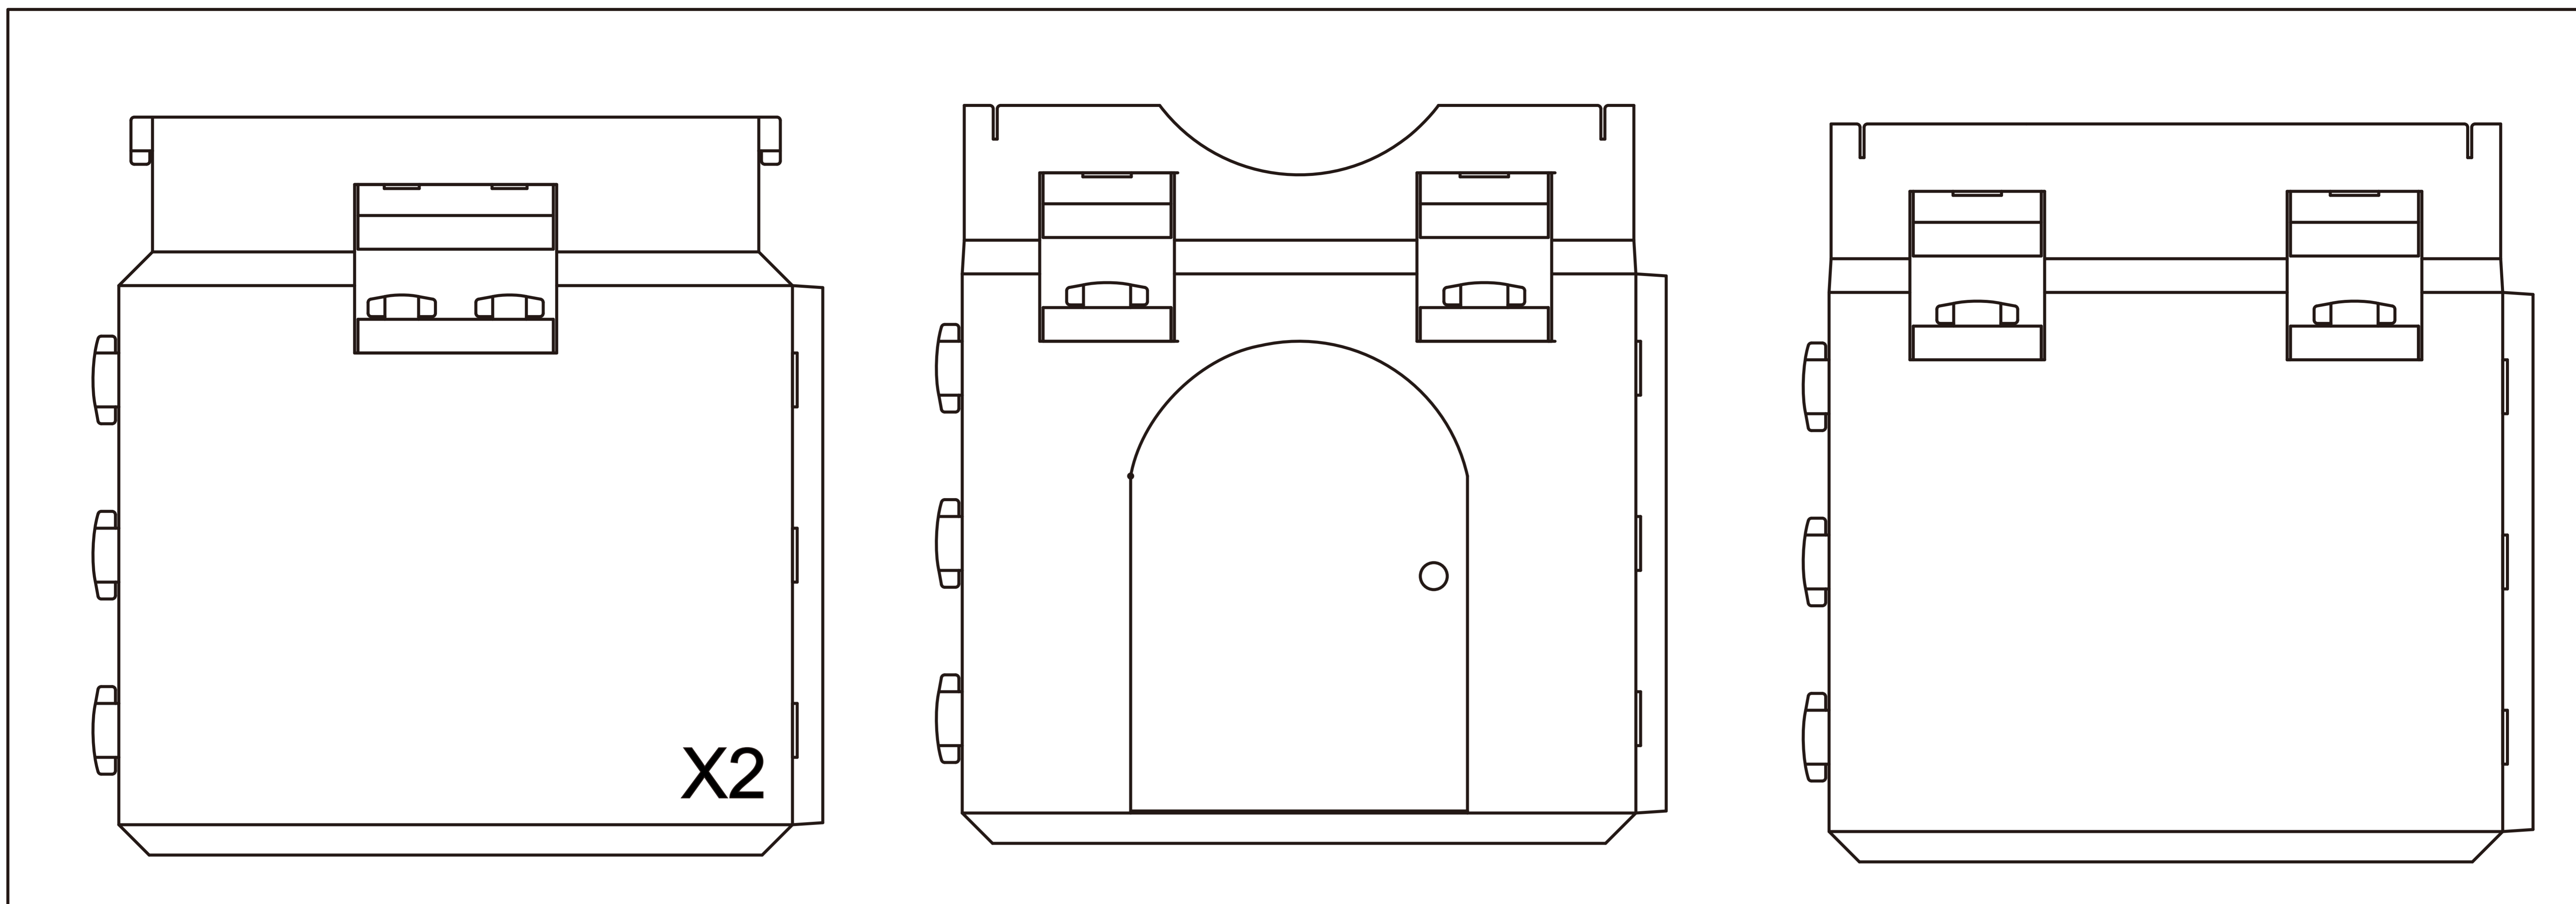

# Castle Cardboard Playhouse Quick Start Guide

For Customer Service and Support,  
Please visit [www.ColorJo.com](http://www.ColorJo.com).

**WARNING**  
Adult assembly required.  
Keep away from children before assembled.  
Adult supervision required at all times.

Choking and Suffocation Hazard.  
Be careful of Sharp Edges.  
Not for children under 3 years.

Ages 3+