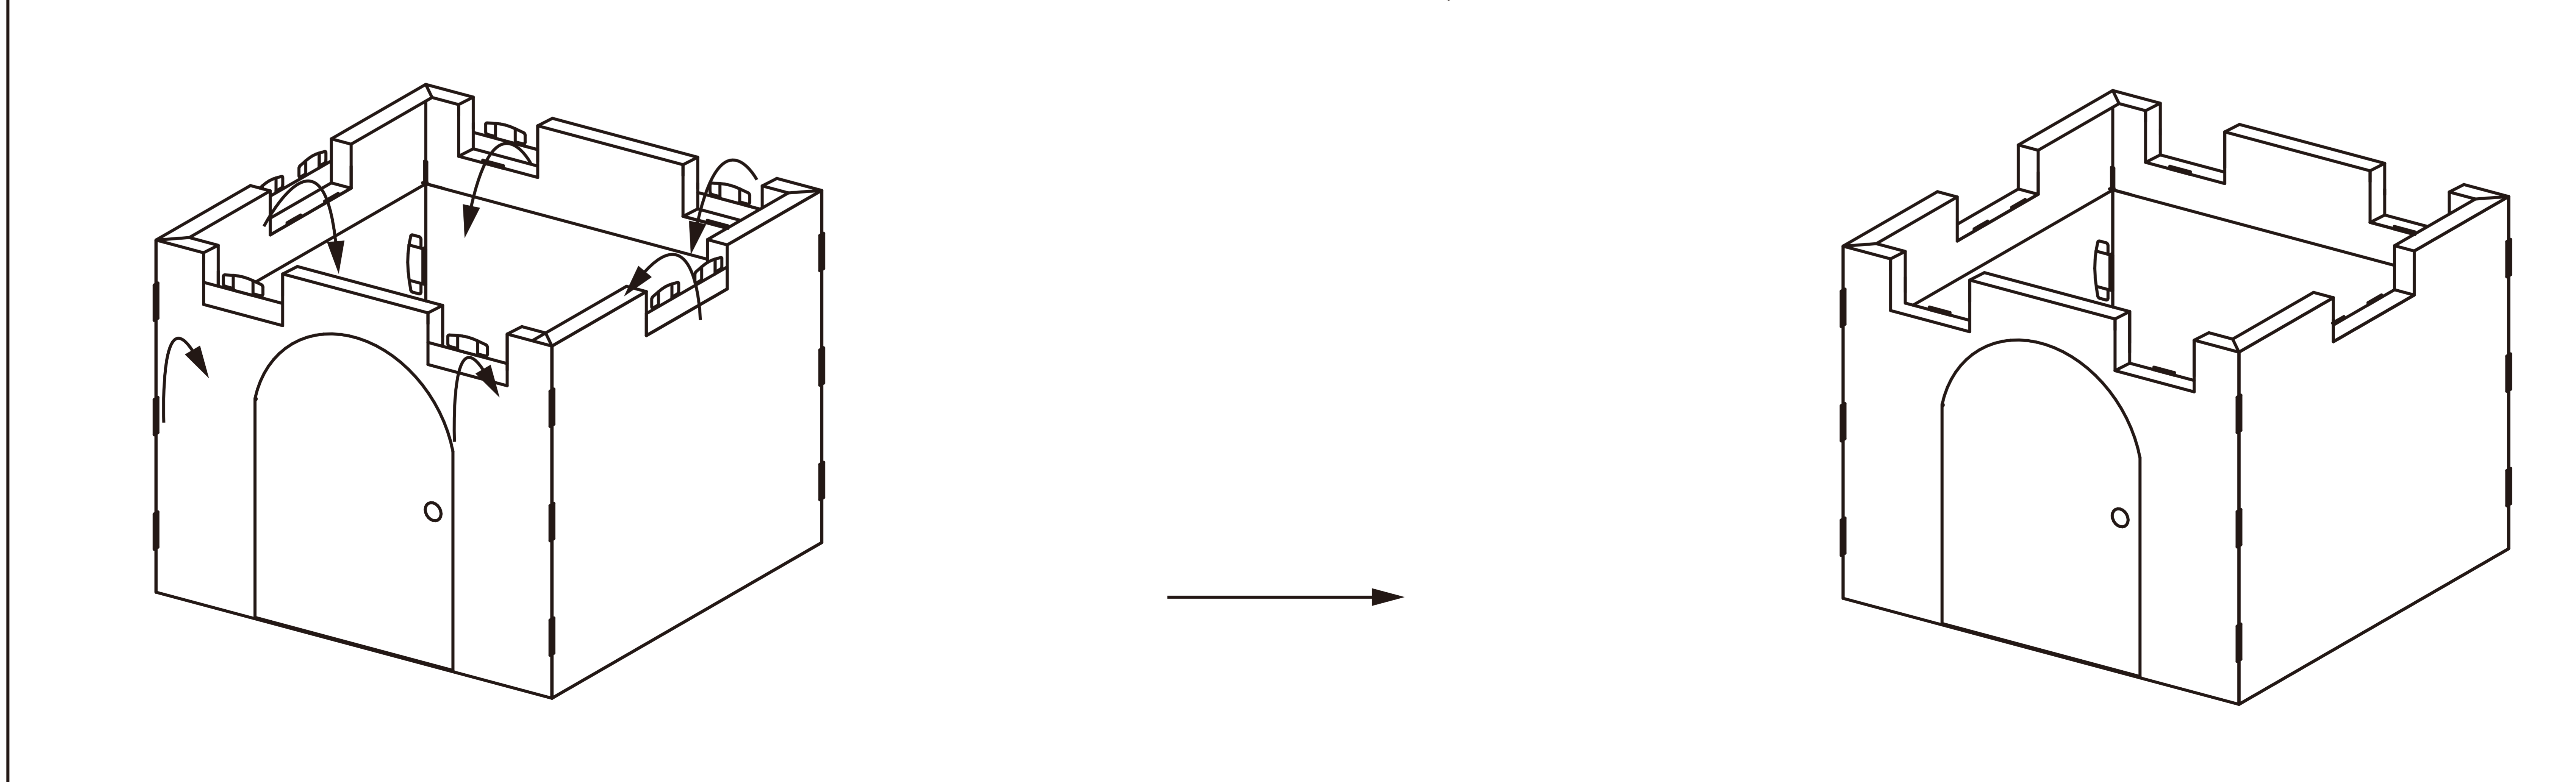

# Castle Cardboard Playhouse Quick Start Guide

For Customer Service and Support,  
Please visit [www.ColorJo.com](http://www.ColorJo.com).

**WARNING**  
Adult assembly required.  
Keep away from children before assembled.  
Adult supervision required at all times.

Choking and Suffocation Hazard.  
Be careful of Sharp Edges.  
Not for children under 3 years.

Ages 3+