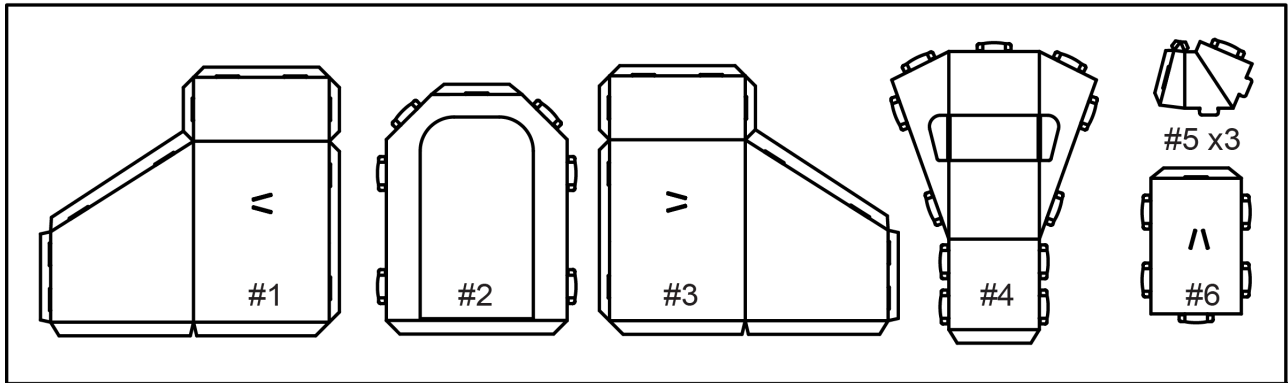

Airplane Cardboard Playhouse Quick Start Guide

For Customer Service and Support,
Please visit www.ColorJo.com.

WARNING
Adult assembly required.
Keep away from children before assembled.
Adult supervision required at all times.

Choking and Suffocation Hazard.
Be careful of Sharp Edges.
Not for children under 3 years.

Ages 3+